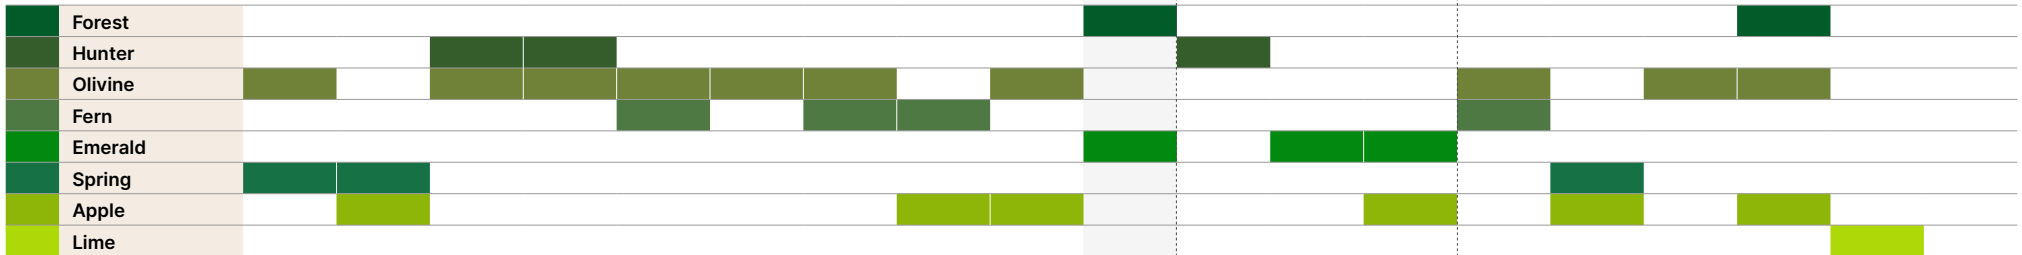

Fibre Material: PP = Polyethylene & Polypropylene P = Polyethylene N = Nylon

Available Colours: 1 (3) = 1 standard colour (3 marking colours)

Trulawn Artificial Grass Colours

Comparison Guide by Trulawn

Greens (Pile)

Browns (Thatch)

Others

▼ = Tufts/lines

Trulawn

www.trulawn.co.uk

Trulawn, Yaldens Farm,
Bramshill Road, Eversley,
Hampshire, RG27 0PT

0800 2100 461

sales@trulawn.co.uk