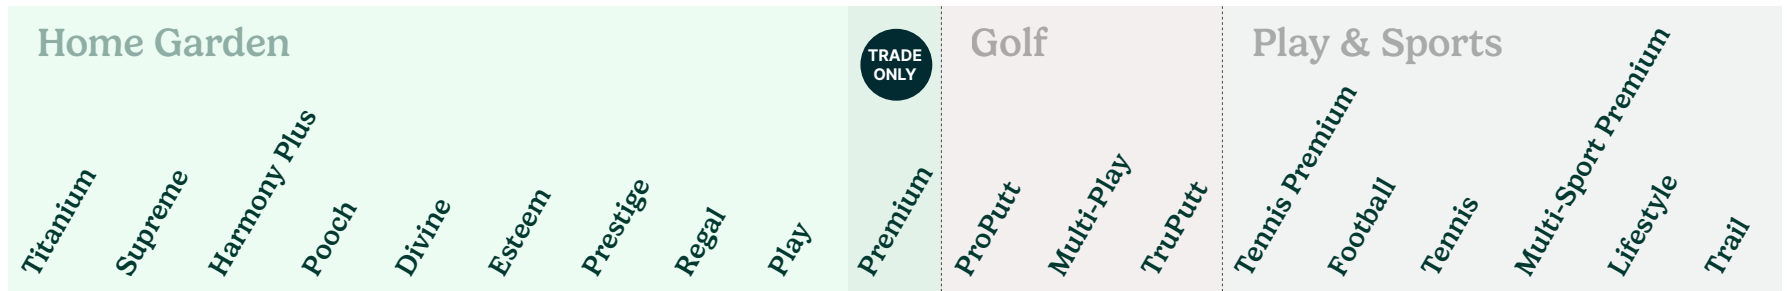

Fibre Material: PP = Polyethylene & Polypropylene P = Polyethylene N = Nylon

Available Colours: 1 (3) = 1 standard colour (3 marking colours)

Trulawn Artificial Grass Colours

Comparison Guide by Trulawn

Greens (Pile)