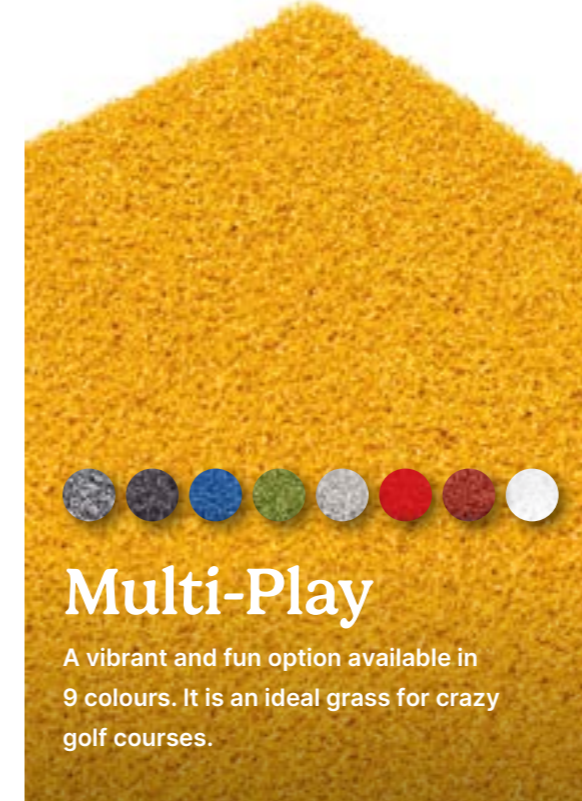

Multi-Play

A vibrant and fun option available in 9 colours. It is an ideal grass for crazy golf courses.

Key Features

- > **Nine Colours** – a range of creative possibilities!
- > **High Stitch Mono-Filament** – for premium play

Specification

Total Height	13.5mm [±10%]
Colouring	Anthracite, Black, Blue, Green, Grey, Red, Terra, White, Yellow
Yarn Type	Polyethylene
Total Weight	2150g [±10%]
Roll Width	2 or 4m
Roll Length	Approx. 25m
Guarantee	10 Years (UK)