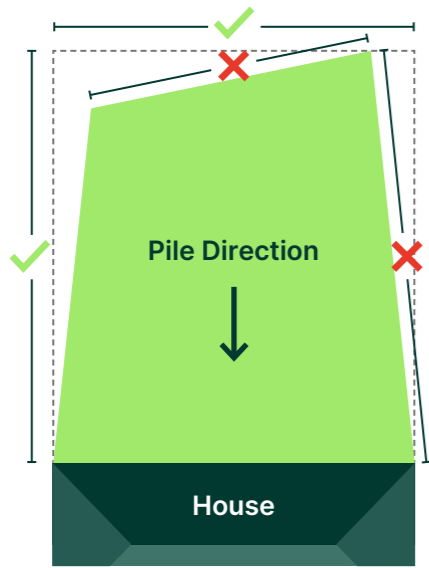

How to Measure Your Lawn

By measuring your lawn we'll be able to provide you with a DIY quote or a ballpark figure for an installation.

There are a few key things to keep in mind:

- 1 Trulawn grass is sold in square metres (width x length = square metres) so measure your lawn in metres for the most accurate calculations.
- 2 Trulawn grass is supplied in 2m or 4m as standard, with 5m widths available on certain grasses. If the width of your lawn exceeds 4m (or 5m) you will need to join more than one piece together.
- 3 When measuring your lawn make sure to take the **widest width** and **longest length** of your lawn to ensure you have enough.
- 4 Pile direction is important for best viewing of the grass. Always lay the grass so that the blades are bending slightly towards you, looking into the pile from your main viewing spot.

Top Tip
 A fence panel is typically 1.8m wide, so if you don't have a tape measure to hand but do have fencing you can work out a rough width or length by counting the number of panels surrounding your lawn!